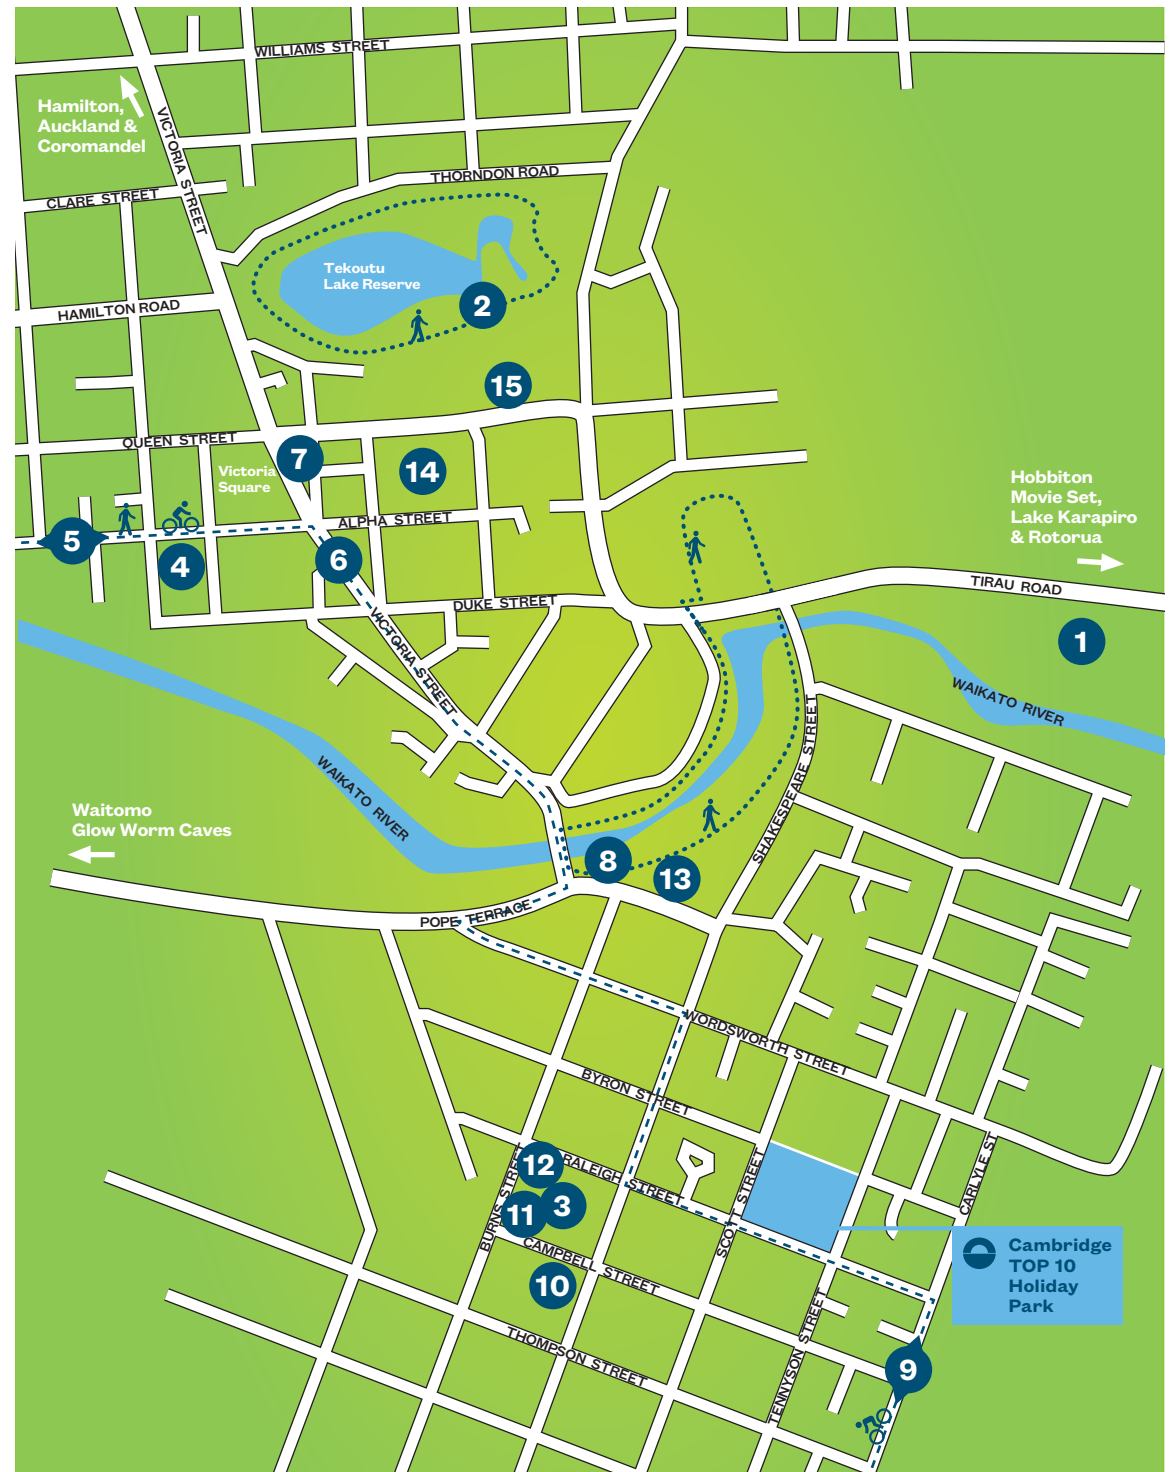

Cambridge

TOP 10 Holiday Park

We are situated 1km from Cambridge Town Centre, set in five acres of tranquil tree studded park-like grounds where cleanliness and quietness are our specialties.

32 Scott Street, Leamington, Cambridge 3432, New Zealand
 T: +64 7 827 5649
 E: info@cambridgeholidaypark.co.nz
 W: cambridgetop10.co.nz

Join the **TOP 10 Club** and **SAVE 10%** right now!

SAVE 10% at TOP 10 Holiday Parks (up to \$40 per stay)

SAVE \$\$\$ everywhere with 500+ member benefits

SAVE 15% on Interislander ferries and 10% off on-board purchases

SAVE 10% on Scenic Train journeys & on-board purchases

SAVE 10% at BIG4 Holiday Parks in Australia (up to \$50 per stay)

JOIN ONLINE AT top10.co.nz

- 1 **Cambridge Golf Club**
112 Tirau Road
- 2 **Te Koutu Lake Domain & Walking Tracks**
- 3 **Leamington Shopping Centre / Restaurants**
Entry points off Raleigh St, Shakespeare St, Campbell St and Burns St.
- 4 **Medical Centre**
48 Alpha St
- 5 **Te Awa Cycle / Walk Trail - to Velodrome**
↔ Alpha Street ↔ Victoria Street ↔ Pope Terrace
↔ Wordsworth Street ↔ Shakespeare Street ↔ Raleigh Street ↔ Carlyle Street ↔
- 6 **Main Street / Restaurants / Cafés / Banks**
Victoria Street
- 7 **Cambridge iSite**
Corner Queen and Victoria Streets
- 8 **River Trail**
Corner Victoria Street and Cook Street
- 9 **Cycle Way to Lake Karapiro**
9.5km
- 10 **Fuel**
- 11 **Five Stags**
Free drink when you book a meal
- 12 **Supermarket**
- 13 **Cafe 9**
10 % discount
- 14 **Countdown**
- 15 **McDonald's**

Cambridge

TOP 10 Holiday Park

After Hours Emergency 020 4135 0840

Distances from here:

Cambridge Town Centre 2.1km	Hobbiton movie set 25km	Auckland Airport 134.3km
Advantidrome Veladrome 5.3km	Waitomo Glow worms cave 64.1km	Coromandel Town 156.9km
Lake Karapiro 9.6km	Rotorua 85.5km	Hot Water Beach 161.0km